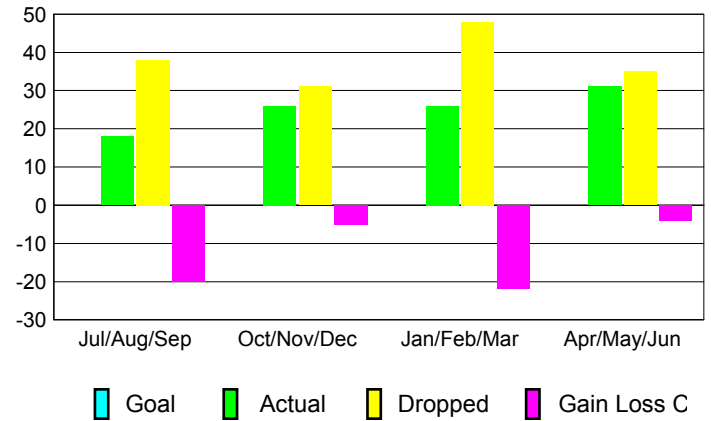

GMT: **GARY ANDERSON**

Location: **MICHIGAN**

GMT CA: **1**

CLUBS

Month	New Club Goal	Actual New Clubs	Actual Dropped Clubs	Gain/Loss of Clubs
2012-2013				
Jul/Aug/Sep		0	0	0
Oct/Nov/Dec		0	0	0
Jan/Feb/Mar		0	0	0
Apr/May/June		0	0	0
Totals		0	0	0

Club Results 2012-2013
Goal, New, Dropped, Gain/Loss

YTD Status Quo Clubs 2012-2013

Status Quo Clubs Compared to Status Quo Members

Club Gain/Loss 2012-2013

MEMBERSHIP

Month	Net Memb Goal	Actual New Memb	Actual Dropped Memb	Gain/Loss of Memb
2012-2013				
Jul/Aug/Sep		18	38	-20
Oct/Nov/Dec		26	31	-5
Jan/Feb/Mar		26	48	-22
Apr/May/June		31	35	-4
Totals		101	152	-51

Membership Results 2012-2013
Goal, New, Dropped, Gain/Loss

Gender Comparison 2012-2013

Membership Gain/Loss 2012-2013